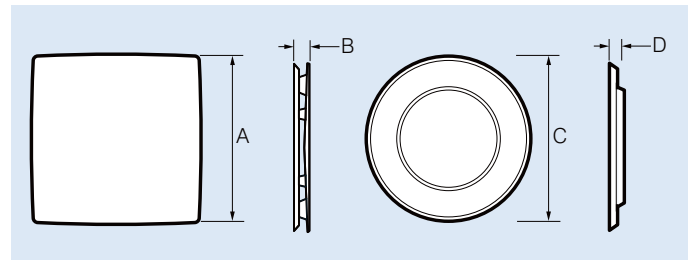

DIMENSIONS

Model Number	Dimensions, mm			
	A□	B	CØ	D
RESPG8-SQ..	300	28	-	-
RESPG8-RN..	-	-	294	19
RESPG150SQ..	353	30	-	-
RESPG150RN..	-	-	332	24

HOW TO ORDER

Select the Rapid Response Grille code from the Selection Table based on the style you require.

SELECTION TABLE

Grille Style	To Suit Fan Model	White Grille	White Grille with LED	Black Grille
Square	RESPF8	RESPG8-SQWH	RESPG8- SQWH-TRILED	-
	RESPF150	RESPG150SQWH	RESPG150SQWH-TRILED	RESPG150SQBK
Round	RESPF8	RESPG8-RNWH	RESPG8-RNWH-TRILED	-
	RESPF150	RESPG150RNWH	RESPG150RNWH-TRILED	RESPG150RNBK

Refer to Page A-34 for matching header box fans.